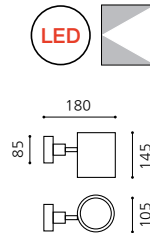

KS_PAR20 BRACKET WALL LIGHT

75

KS_파20 B/R
 Size W75xD150xH145
 Lamp E26, LED PAR20
 Color 신주사틴

KS_PAR30 BRACKET WALL LIGHT

105

KS_파30 B/R
 Size W105xD180xH145
 Lamp E26, LED PAR30
 Color 신주사틴

NEW PAR20 BRACKET