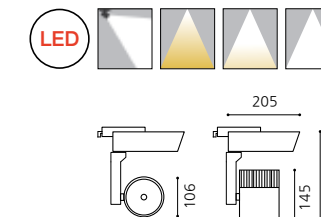

KS_500 LED
Size Ø106×H145 (총길이 230)
Lamp LED SLM 4000lm 40W
Kelvin 3000K, 4000K, 5000K
Color 화이트, 블랙