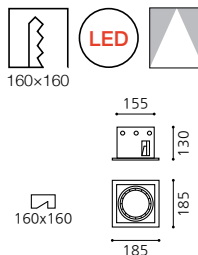

KS_PAR30 멀티 1구

Size W185×D185×H130
Lamp E26, LED PAR30
Hole 160×160
Color 블랙, 화이트