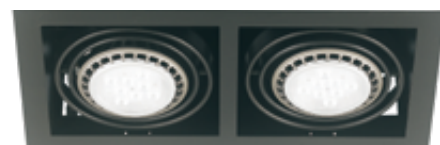

KS_PAR30 멀티 1구

Size W185×D185×H130
Lamp E26, LED PAR30
Hole 160×160
Color 블랙, 화이트