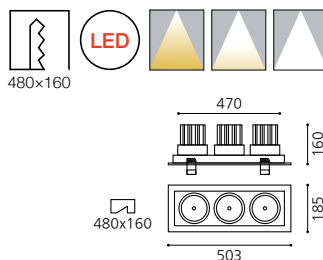

KS_LED 매입 3구

Size W503×D185×H160
Lamp LED COB 30W×3
LED SLM 3000lm 30W×3
Kelvin 3000K, 4000K, 5700K
Hole 480×160
Color 블랙, 화이트