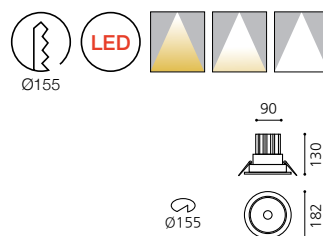

MULTI DOWN LIGHT

Multi down light is used in various places and commercial space as interior lighting, and it can produce light efficiently by directing space.

KS_LED 매입 DOWN LIGHT

Ø182

KS_원형 LED

Size Ø182×H130
 Lamp LED COB 30W
 LED SLM 3000lm 30W
 Kelvin 3000K, 4000K, 5700K
 Hole Ø155
 Color 블랙, 화이트

KS_LED 매입 1구

Size W185×D185×H160
 Lamp LED COB 30W
 LED SLM 3000lm 30W
 Kelvin 3000K, 4000K, 5700K
 Hole 160×160
 Color 블랙, 화이트

KS_LED 매입 2구

Size W340×D185×H160
 Lamp LED COB 30W×2
 LED SLM 3000lm 30W×2
 Kelvin 3000K, 4000K, 5700K
 Hole 320×160
 Color 블랙, 화이트