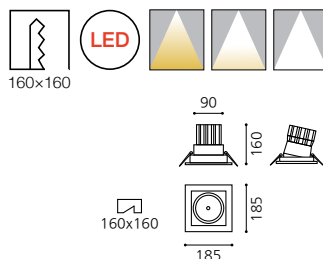

MULTI DOWN LIGHT

Multi down light is used in various places and commercial space as interior lighting, and it can produce light efficiently by directing space.

KS_LED 매입 DOWN LIGHT

Ø182

KS_원형 LED

Size Ø182×H130
 Lamp LED COB 30W
 LED SLM 3000lm 30W
 Kelvin 3000K, 4000K, 5700K
 Hole Ø155
 Color 블랙, 화이트

KS_LED 매입 1구

Size W185×D185×H160
 Lamp LED COB 30W
 LED SLM 3000lm 30W
 Kelvin 3000K, 4000K, 5700K
 Hole 160×160
 Color 블랙, 화이트

KS_LED 매입 2구

Size W340×D185×H160
 Lamp LED COB 30W×2
 LED SLM 3000lm 30W×2
 Kelvin 3000K, 4000K, 5700K
 Hole 320×160
 Color 블랙, 화이트