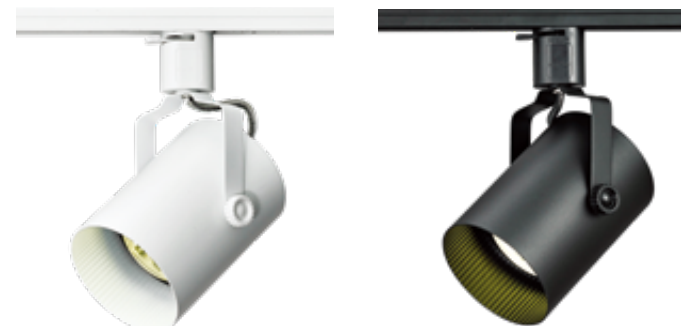

KS_원통 PAR30 레일 SPOT LIGHT

Ø105

KS_원통 파30 레일
Size W105xH145 (총길이 230)
Lamp E26, LED PAR30 EL IL
Color 화이트, 블랙