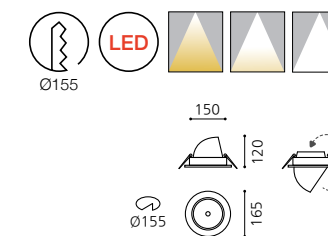

KS_LED 매입 1구

Size W185×D185×H160
 Lamp LED COB 30W
 LED SLM 3000lm 30W
 Kelvin 3000K, 4000K, 5700K
 Hole 160×160
 Color 블랙, 화이트

KS_LED 매입 2구

Size W340×D185×H160
 Lamp LED COB 30W×2
 LED SLM 3000lm 30W×2
 Kelvin 3000K, 4000K, 5700K
 Hole 320×160
 Color 블랙, 화이트

KS_LED 매입 3구

Size W503×D185×H160
 Lamp LED COB 30W×3
 LED SLM 3000lm 30W×3
 Kelvin 3000K, 4000K, 5700K
 Hole 480×160
 Color 블랙, 화이트

KS_504 LED DOWN LIGHT

Ø165

KS_504 LED

Size Ø165×H120
 Lamp LED COB 30W
 LED SLM 3000lm 30W
 Kelvin 3000K, 4000K, 5700K
 Hole Ø155
 Color 블랙, 화이트