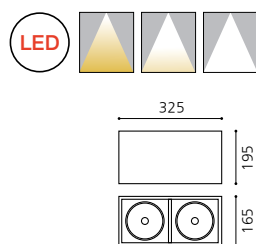

KS_노출 LED DOWN LIGHT

165

KS_노출 LED 1구

Size W165×D165×H195
 Lamp LED COB 30W
 LED SLM 3000lm 30W
 Kelvin 3000K, 4000K, 5700K
 Color 블랙, 화이트

KS_노출 LED 2구

Size W325×D165×H195
 Lamp LED COB 30W×2
 LED SLM 3000lm 30W×2
 Kelvin 3000K, 4000K, 5700K
 Color 블랙, 화이트