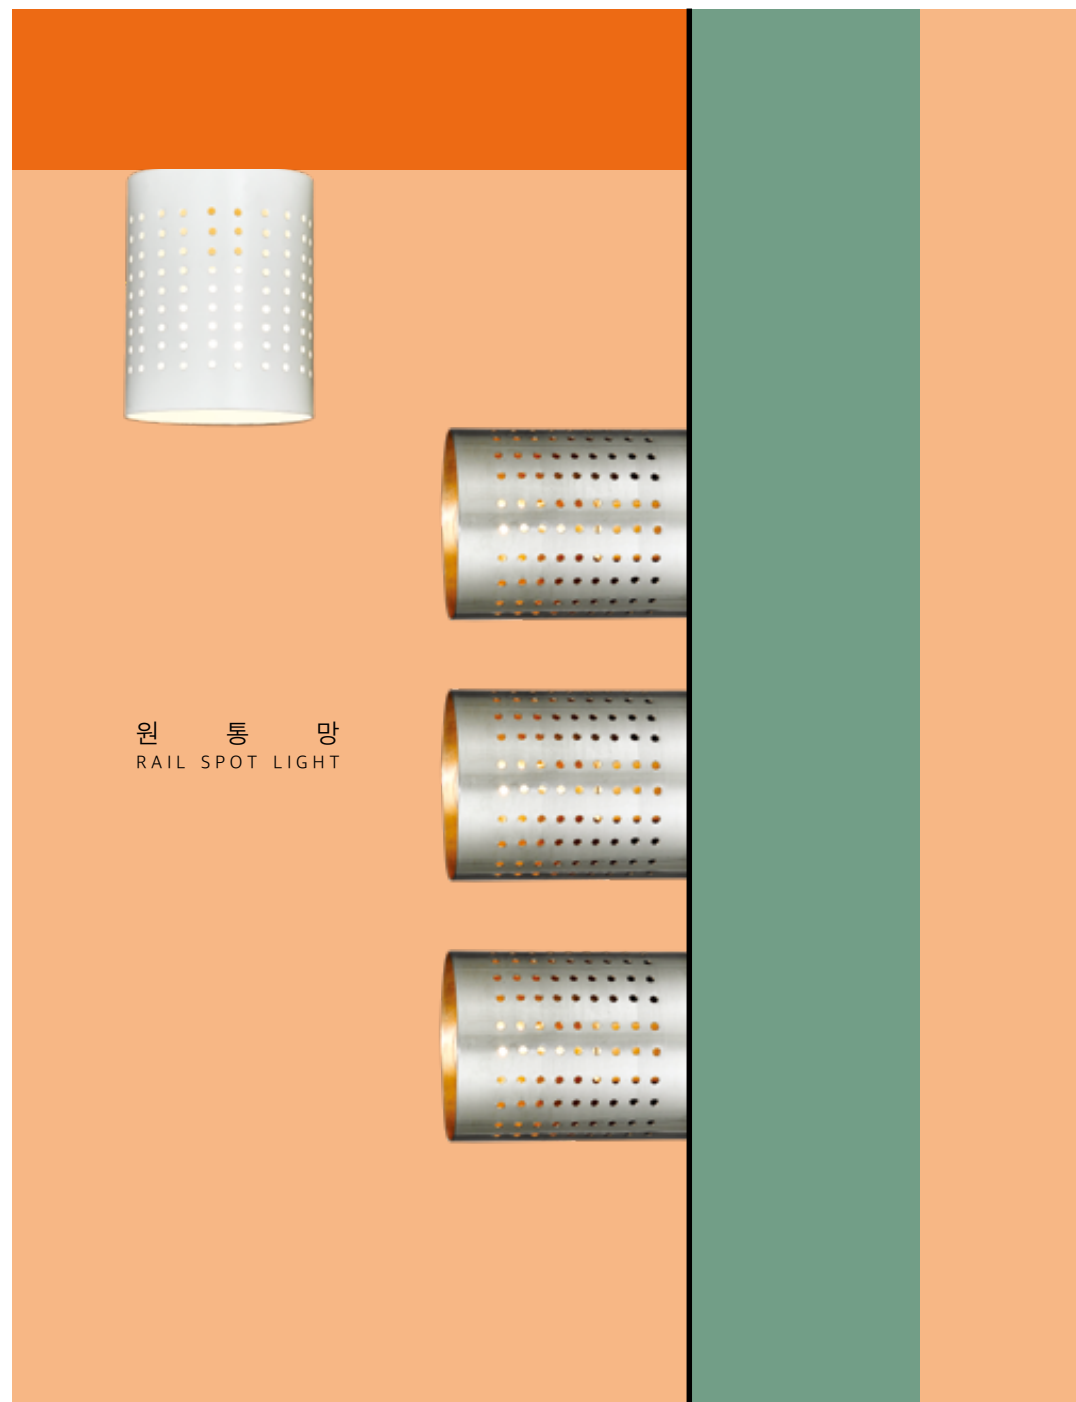

RAIL SPOT LIGHT

Rail spot lighting is used in various places and commercial space as interior lighting, and it can produce light efficiently by directing space.

KS_PAR20 레일 SPOT LIGHT

Ø75

KS_파20 레일
 Size W75xH135 (총길이 220)
 Lamp E26, LED PAR20
 Color 화이트, 블랙

KS_원통 PAR30 레일 SPOT LIGHT

Ø105

KS_원통 파30 레일
 Size W105xH145 (총길이 230)
 Lamp E26, LED PAR30 EL IL
 Color 화이트, 블랙

KS_PAR20 직부 SPOT LIGHT

Ø75

KS_파20 직부
 Size W75xH135 (총길이 190)
 Lamp E26, LED PAR20
 Color 화이트, 블랙

KS_원통 PAR30 직부 SPOT LIGHT

Ø105

KS_원통 파30 직부
 Size W105xH145 (총길이 200)
 Lamp E26, LED PAR30 EL IL
 Color 화이트, 블랙

RAIL SPOT LIGHT

Rail spot lighting is used in various places and commercial space as interior lighting, and it can produce light efficiently by directing space.