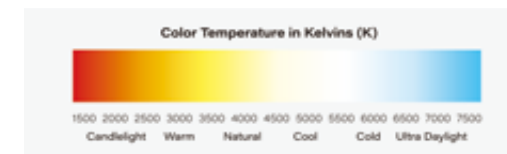

MULTI SPOT LIGHT

Multi spot light is used in various places and commercial space as interior lighting, and it can produce light efficiently by directing space.

MULTI SPOT LIGHT

Multi spot light is used in various places and commercial space as interior lighting, and it can produce light efficiently by directing space.