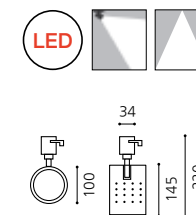

KS_원통망 레일
Size Ø100xH145 (총길이 220)
Lamp E26, LED PAR30
Color 화이트, 블랙, 빈티지