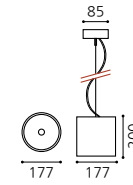

KS_7"원형 COB PENDANT

Ø177

KS_7" 원형 COB P/D
Size Ø177×H200
Lamp LED COB 30W
Kelvin 3000K, 4000K, 5700K
Color 화이트, 블랙