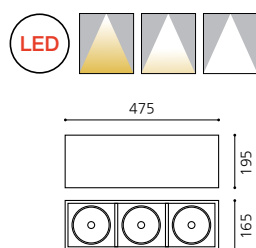

KS_노출 LED 3구

Size W475×D165×H195
Lamp LED COB 30W×3
LED SLM 3000lm 30W×3
Kelvin 3000K, 4000K, 5700K
Color 블랙, 화이트