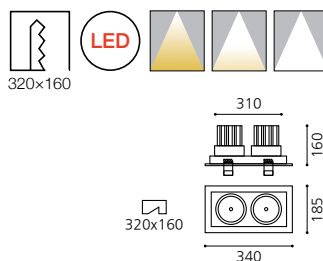

KS_LED 매입 2구

Size W340×D185×H160
Lamp LED COB 30W×2
LED SLM 3000lm 30W×2
Kelvin 3000K, 4000K, 5700K
Hole 320×160
Color 블랙, 화이트