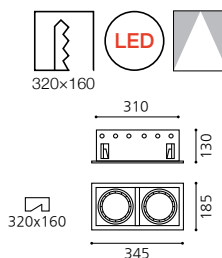

KS_PAR30 멀티 2구

Size W345×D185×H130
Lamp E26, LED PAR30×2
Hole 320×160
Color 블랙, 화이트