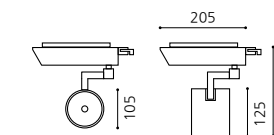

KS_S410 LED SPOT LIGHT

Ø95

KS_S410 LED
 Size W95xH115 (총길이 200)
 Lamp LED COB 30W
 SLM 3000lm 30W
 Kelvin 3000K, 4000K, 5000K
 Color 화이트, 블랙

KS_S610 LED SPOT LIGHT

Ø105

KS_S610 LED
 Size W105xH125 (총길이 215)
 Lamp LED COB 30W
 SLM 3000lm 30W
 Kelvin 3000K, 4000K, 5000K
 Color 화이트, 블랙