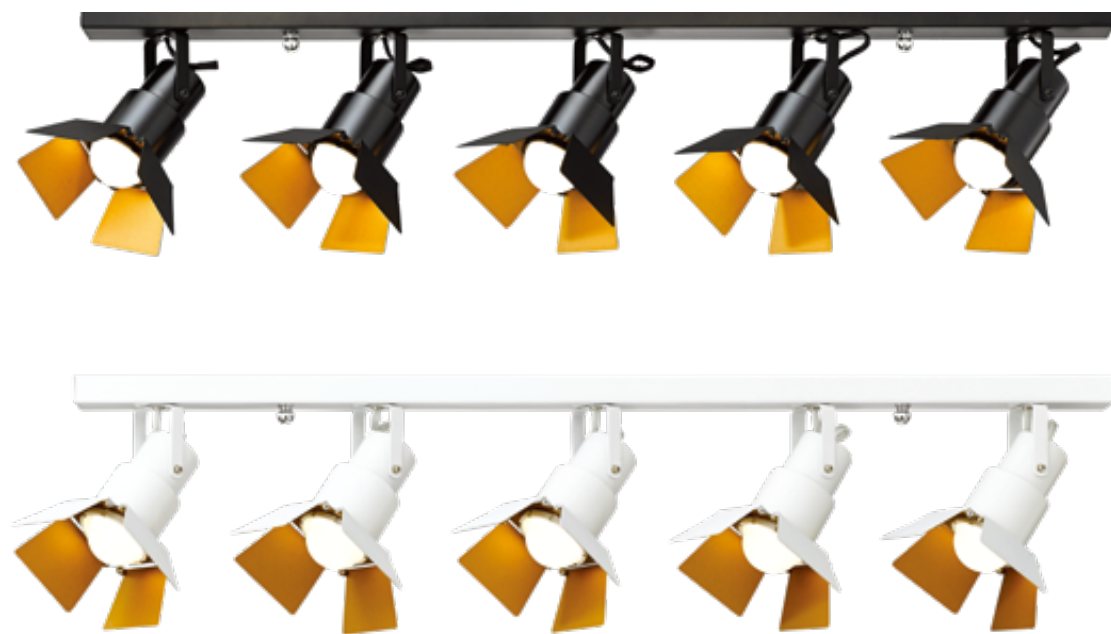

KS_콤비 **CEILING** SPOT LIGHT

RAIL SPOT LIGHT

Rail spot lighting is used in various places and commercial space as interior lighting, and it can produce light efficiently by directing space.

KS_PAR20 날개 직부 SPOT LIGHT