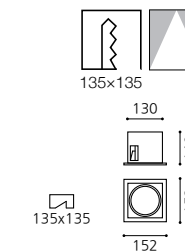

KS_TC 멀티 1구

Size W152×D152×H140
Lamp G8.5 CDM-TC 35~70W
Hole 135×135
Color 블랙, 화이트