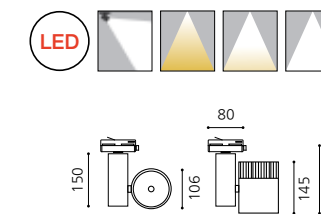

KS_200-1 LED
Size Ø106×H145 (총길이 200)
Lamp LED SLM 4000lm 40W
Kelvin 3000K, 4000K, 5700K
Color 화이트, 블랙