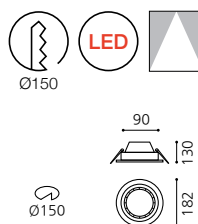

MULTI DOWN LIGHT

Multi down light is used in various places and commercial space as interior lighting, and it can produce light efficiently by directing space.

KS_PAR30 MULTI DOWN LIGHT

Ø182

KS_PAR30 원형

Size Ø182×H130
Lamp E26, LED PAR30
Hole Ø150
Color 블랙, 화이트