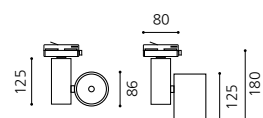

KS_100W, 100B
Size W86xH125 (총길이 180)
Lamp G8.5 CDM-TC 35W, 70W
Color 화이트, 블랙