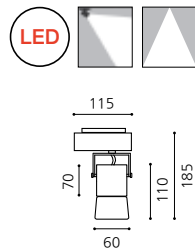

KS_사각 MR 날개 레일 SPOT LIGHT

125

KS_사각 MR 날개 직부 SPOT LIGHT

125

KS_사각 MR 레일 SPOT LIGHT

55

KS_사각 MR 레일
Size W55xD55xH70 (총길이 142)
Lamp GU5.3, LED MR16 12V
Color 화이트, 블랙, 메탈그레이, 신주사틴

KS_사각 MR 직부 SPOT LIGHT

55