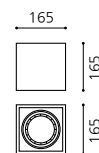

Multi down light is used in various places and commercial space as interior lighting, and it can produce light efficiently by directing space.

MULTI DOWN LIGHT

KS_PAR 노출 LED DOWN LIGHT

165

KS_PAR 노출 1구 LED
 Size W165×D165×H165
 Lamp E26, LED PAR30
 Color 블랙