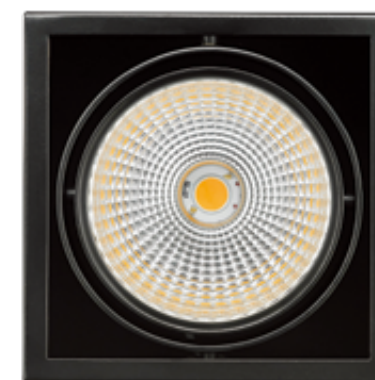

KS_노출 LED 3구

Size W475×D165×H195
Lamp LED COB 30W×3
LED SLM 3000lm 30W×3
Kelvin 3000K, 4000K, 5700K
Color 블랙, 화이트