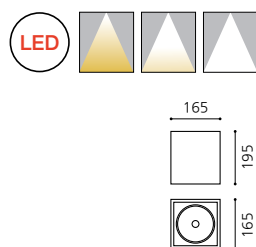

KS_노출 LED 1구

Size W165×D165×H195
Lamp LED COB 30W
LED SLM 3000lm 30W
Kelvin 3000K, 4000K, 5700K
Color 블랙, 화이트

KS_노출 LED 2구

Size W325×D165×H195
Lamp LED COB 30W×2
LED SLM 3000lm 30W×2
Kelvin 3000K, 4000K, 5700K
Color 블랙, 화이트