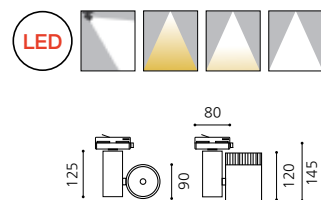

KS_100W 100B SPOT LIGHT

Ø86

KS_100W, 100B
 Size W86xH125 (총길이 180)
 Lamp G8.5 CDM-TC 35W, 70W
 Color 화이트, 블랙

KS_400 LED SPOT LIGHT

Ø90

KS_400 LED
 Size Ø90×H120 (총길이 145)
 Lamp LED COB 30W
 SLM 3000lm 30W
 Kelvin 3000K, 4000K, 5000K
 Color 화이트, 블랙