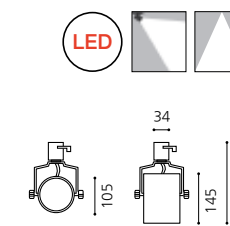

KS_원통 파30 레일
Size W105xH145 (총길이 230)
Lamp E26, LED PAR30 EL IL
Color 화이트, 블랙