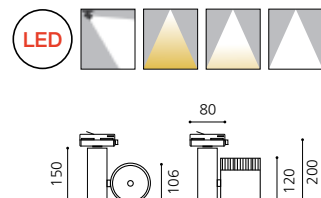

KS_200-1 LED SPOT LIGHT

Ø106

KS_200-1 LED
 Size Ø106×H145 (총길이 200)
 Lamp LED SLM 4000lm 40W
 Kelvin 3000K, 4000K, 5700K
 Color 화이트, 블랙

KS_200 LED SPOT LIGHT

Ø106

KS_200 LED
 Size Ø106×H120 (총길이 200)
 Lamp LED COB 30W
 LED SLM 3000lm 30W
 Kelvin 3000K, 4000K, 5000K
 Color 화이트, 블랙